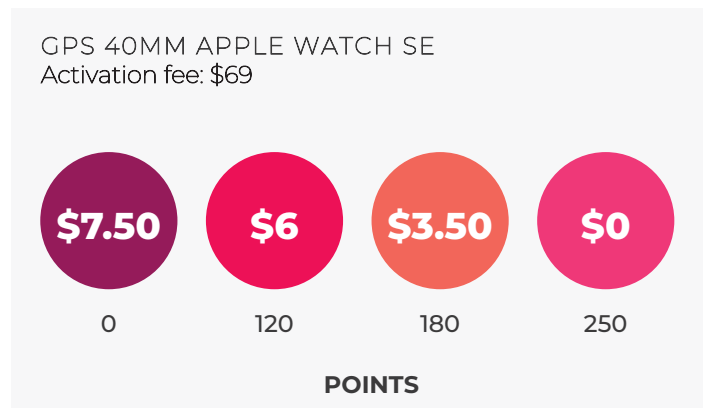

WHEN TO EXPECT YOUR WATCH

Delivery times vary based on the availability of the order you place.

After you receive your watch and you meet monthly workout targets from Vitality, you can lower the price you pay for your watch for each of the 24 months of the two-year payment period.

GET ACTIVE. GET REWARDED.

Monthly payment amounts based on Vitality Points earned

The more points you earn for Standard or Advanced Workouts each calendar month, the less you pay.

*You may also order Apple Watch Ultra 2 for an additional upgrade fee at point of purchase with the same monthly payment structure as Apple Watch Series 9.