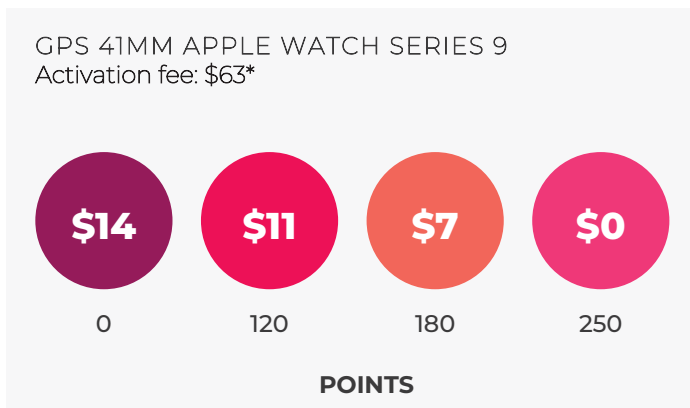

WHEN TO EXPECT YOUR WATCH

Delivery times vary based on the availability of the order you place.

After you receive your watch and you meet monthly workout targets from Vitality, you can lower the price you pay for your watch for each of the 24 months of the two-year payment period.

GET ACTIVE. GET REWARDED.

Monthly payment amounts based on Vitality Points earned

The more points you earn for Standard or Advanced Workouts each calendar month, the less you pay.

*You may also order Apple Watch Ultra 2 for an additional upgrade fee at point of purchase with the same monthly payment structure as Apple Watch Series 9.