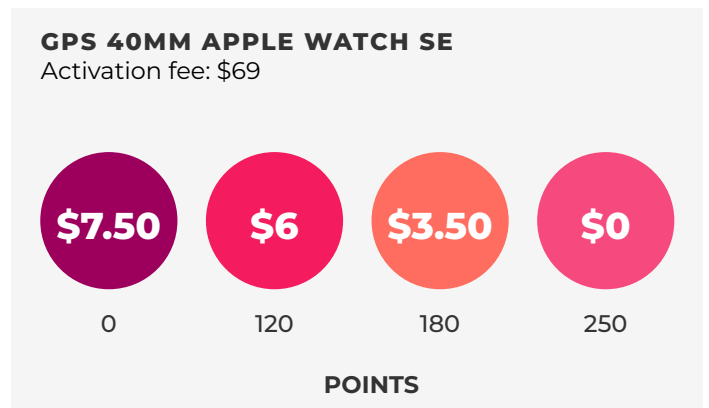

Case finishes, bands and size.

As Apple predetermines collections, it's possible that the color and band combination you want may not be available. Also consider whether you would prefer a larger watch (46mm) for Series 10 or (44mm) for SE.

WHICH APPLE STYLE IS YOURS?

Here's a quick reference on the different options and information on how upgrade costs may apply.

	ACTIVATION FEE	UPGRADE COST	CELLULAR
APPLE WATCH SERIES 10	GPS 42mm \$63 + TAX	46mm +\$30	42mm GPS + Cellular an upgrade cost of \$100 applies 46mm GPS + Cellular an upgrade cost of \$130 applies
APPLE WATCH SE	GPS 40mm \$69 + TAX	44mm +\$80	40mm GPS + Cellular an upgrade cost of \$100 applies 44mm GPS + Cellular an upgrade cost of \$130 applies

WHEN TO EXPECT YOUR WATCH

Delivery times vary based on the availability of the order you place.

After you receive your watch and you meet monthly workout targets from Vitality, you can lower the price you pay for your watch for each of the 24 months of the two-year payment period.

GET ACTIVE. GET REWARDED.

Monthly payment amounts based on Vitality Points earned

The more points you earn for Standard or Advanced Workouts each calendar month, the less you pay.

*You may also order Apple Watch Ultra 2 for an additional upgrade fee at point of purchase with the same monthly payment structure as Apple Watch Series 10.