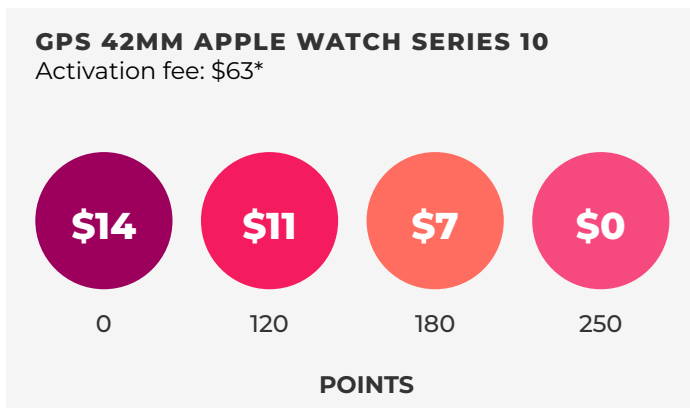

Case finishes, bands and size.

As Apple predetermines collections, it's possible that the color and band combination you want may not be available. Also consider whether you would prefer a larger watch (46mm) for Series 10 or (44mm) for SE.

WHICH APPLE STYLE IS YOURS?

Here's a quick reference on the different options and information on how upgrade costs may apply.

	ACTIVATION FEE	UPGRADE COST	CELLULAR
APPLE WATCH SERIES 10	GPS 42mm \$63 + TAX	46mm +\$30	42mm GPS + Cellular an upgrade cost of \$100 applies 46mm GPS + Cellular an upgrade cost of \$130 applies
APPLE WATCH SE	GPS 40mm \$69 + TAX	44mm +\$80	40mm GPS + Cellular an upgrade cost of \$100 applies 44mm GPS + Cellular an upgrade cost of \$130 applies

WHEN TO EXPECT YOUR WATCH

Delivery times vary based on the availability of the order you place.

After you receive your watch and you meet monthly workout targets from Vitality, you can lower the price you pay for your watch for each of the 24 months of the two-year payment period.

GET ACTIVE. GET REWARDED.

Monthly payment amounts based on Vitality Points earned

The more points you earn for Standard or Advanced Workouts each calendar month, the less you pay.

*You may also order Apple Watch Ultra 2 for an additional upgrade fee at point of purchase with the same monthly payment structure as Apple Watch Series 10.